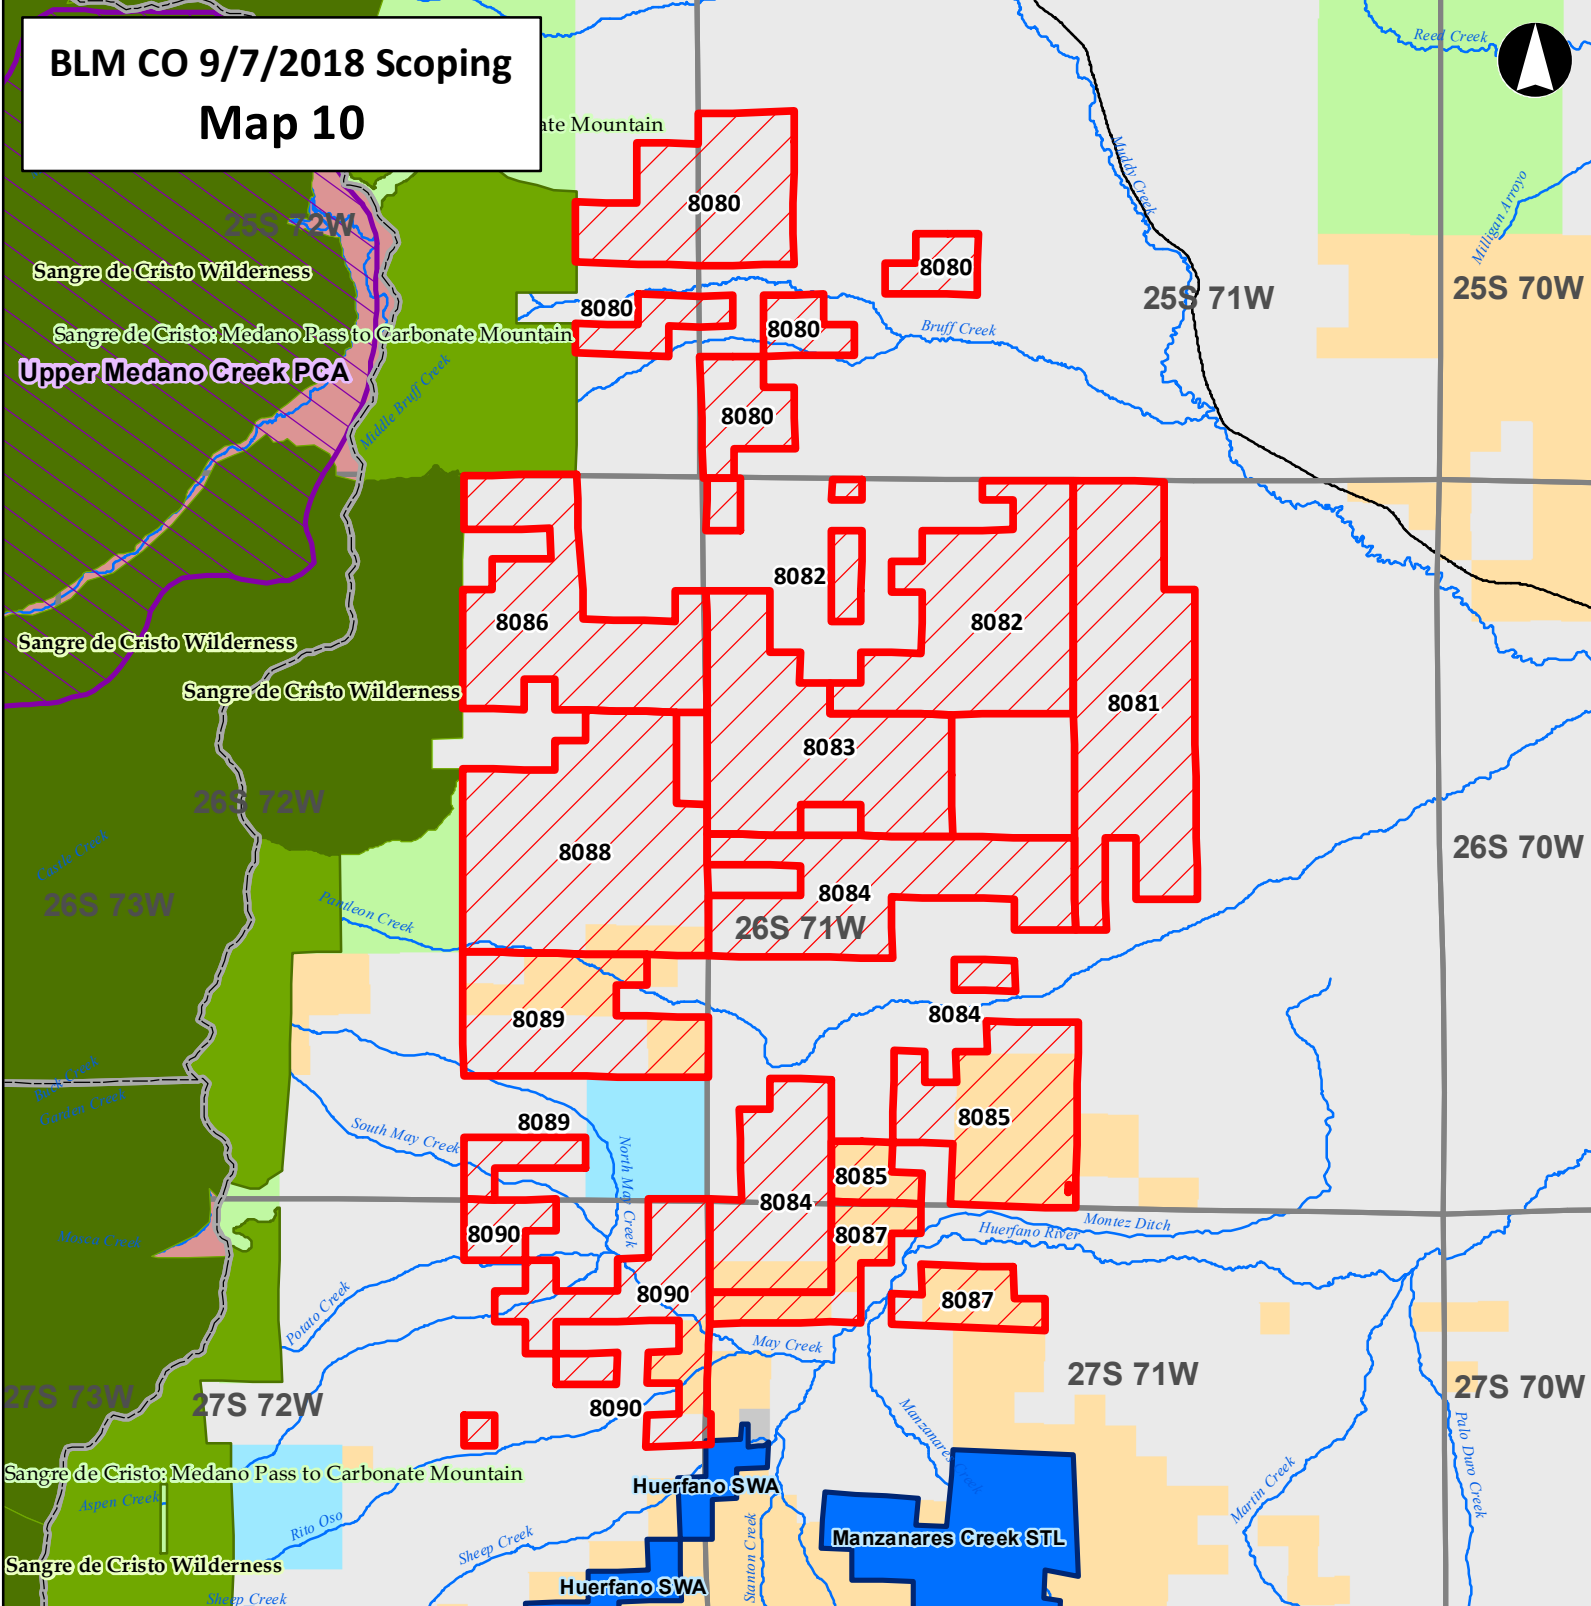

BLM CO 9/7/2018 Scoping Map 10

Legend

- CO Sept 2018 Lease Parcels Scoping
- Important Bald Eagle Area CPW 2016
- Black-Footed Ferret Release Sites CPW 2016
- Plains Sharp-Tailed Grouse Lek Sites COGCC 2015
- Plains Sharp-Tailed Grouse Lek 4mi Buffer
- Plains Sharp-Tailed Grouse Production Area 2016
- Lesser Prairie Chicken Lek Sites COGCC 2015
- Lesser Prairie Chicken Lek 4mi Buffer
- Lesser Prairie Chicken Production Area 2016
- Lesser Prairie Chicken Focal Areas COGCC 2015

- Potential Conservation Area CNHP 2017
- BLM ACEC
- Playa Lake
- BLM Wilderness Study Area
- Colorado State Wildlife Area
- Colorado Roadless Rule Area
- Wilderness

- BLM
- USFS
- NPS
- State
- Other Public
- Tribe
- Private

Data Sources: BLM, CNHP COGCC, COMaP v9, CPW, Tobins, USFS
Map Prepared By/: Alison Gallensky
 Rocky Mountain Wild, 12/11/2017 17-050 v1